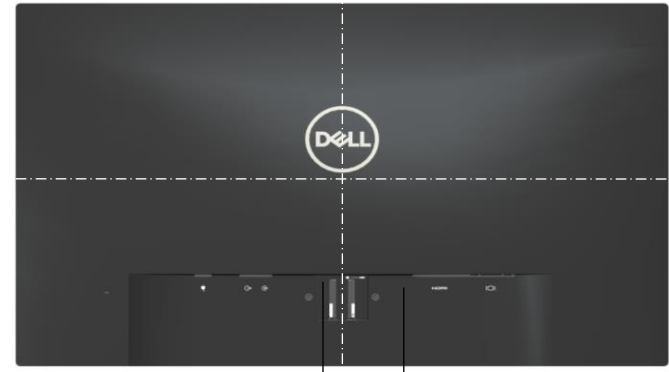

# S2218H / S2218M Outline Dimension

Unit: mm (inch)  
 Dimension: Nominal  
 Scale: Not to scale

Back view of Monitor without stand

S2318H / S2318HX / S2318HN / S2318NX / S2318M Outline Dimension

Unit: mm (inch)  
 Dimension: Nominal  
 Scale: Not to scale

Back view of Monitor without stand