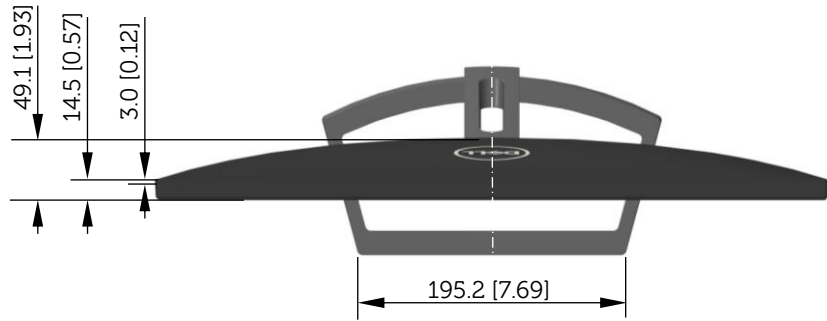

# S2218H / S2218M Outline Dimension

Unit: mm (inch)  
 Dimension: Nominal  
 Scale: Not to scale

Back view of Monitor without stand

S2318H / S2318HX / S2318HN / S2318NX / S2318M Outline Dimension

Unit: mm (inch)  
 Dimension: Nominal  
 Scale: Not to scale

Back view of Monitor without stand