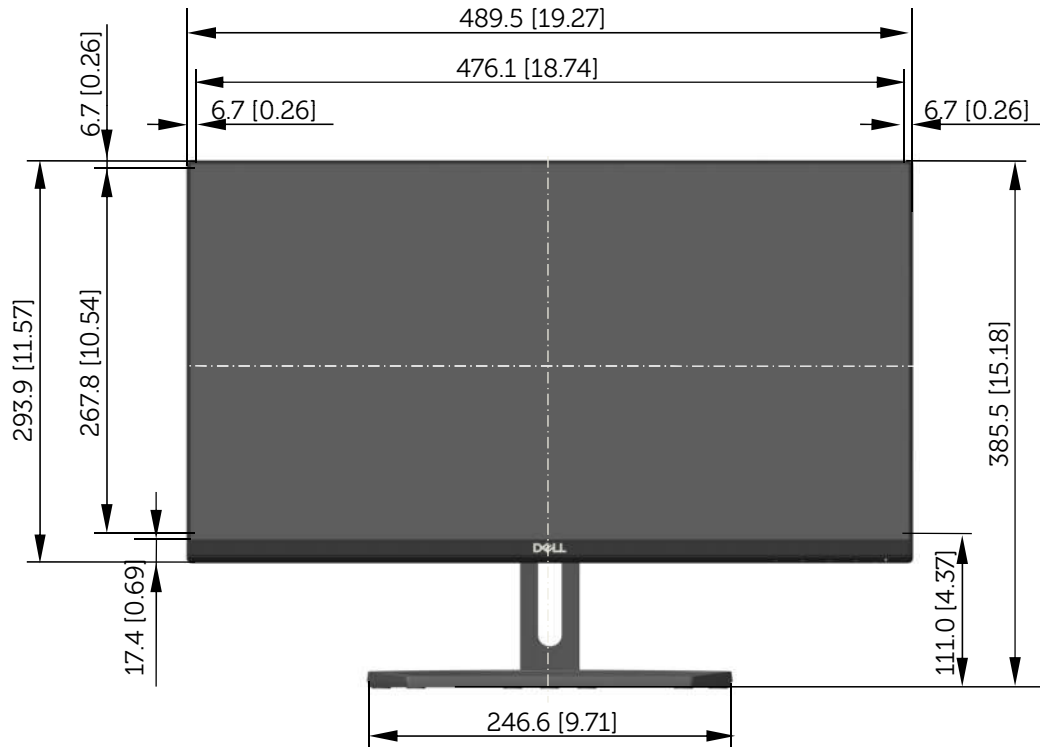

# S2218H / S2218M Outline Dimension

Unit: mm (inch)  
 Dimension: Nominal  
 Scale: Not to scale

Back view of Monitor without stand

S2318H / S2318HX / S2318HN / S2318NX / S2318M Outline Dimension

Unit: mm (inch)  
 Dimension: Nominal  
 Scale: Not to scale

Back view of Monitor without stand