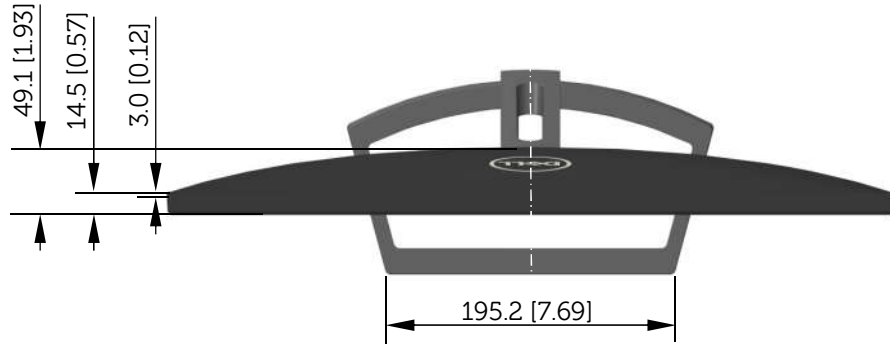

# S2218H / S2218M Outline Dimension

Unit: mm (inch)  
 Dimension: Nominal  
 Scale: Not to scale

Back view of Monitor without stand

S2318H / S2318HX / S2318HN / S2318NX / S2318M Outline Dimension

Unit: mm (inch)  
 Dimension: Nominal  
 Scale: Not to scale

Back view of Monitor without stand