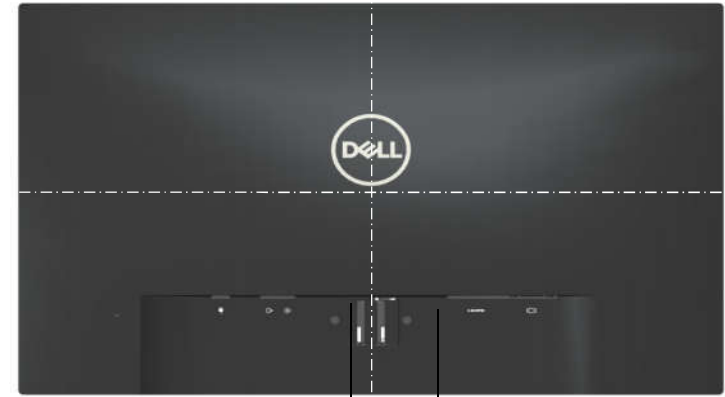

# S2218H / S2218M Outline Dimension

Unit: mm (inch)  
 Dimension: Nominal  
 Scale: Not to scale

Back view of Monitor without stand

S2318H / S2318HX / S2318HN / S2318NX / S2318M Outline Dimension

Unit: mm (inch)  
 Dimension: Nominal  
 Scale: Not to scale

Back view of Monitor without stand