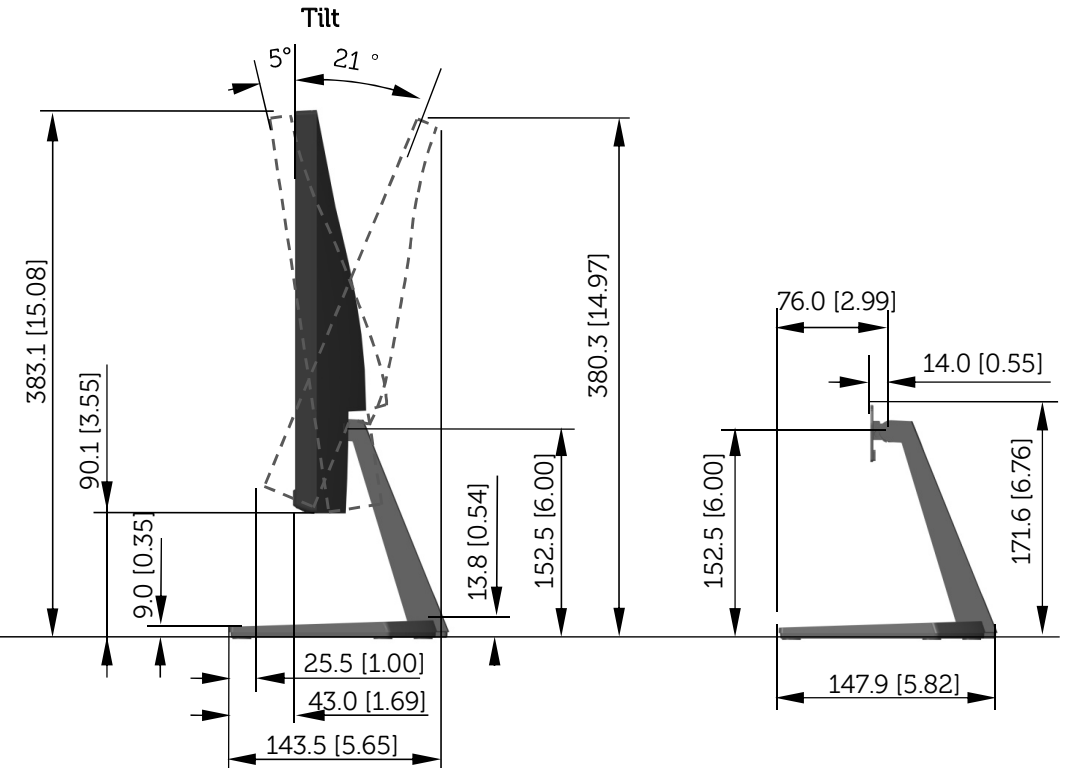

# S2218H / S2218M Outline Dimension

Unit: mm (inch)  
 Dimension: Nominal  
 Scale: Not to scale

Back view of Monitor without stand

S2318H / S2318HX / S2318HN / S2318NX / S2318M Outline Dimension

Unit: mm (inch)  
 Dimension: Nominal  
 Scale: Not to scale

Back view of Monitor without stand